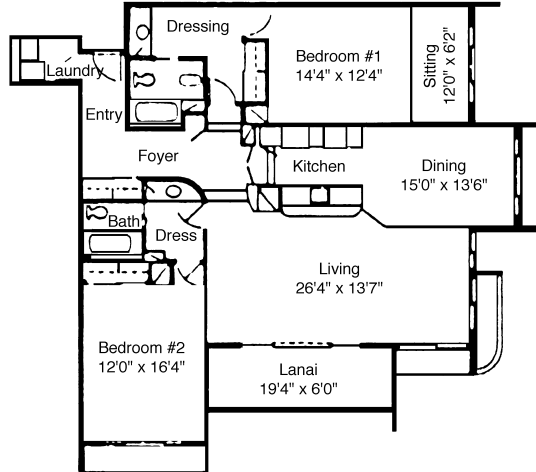

APARTMENT G-2 BEDROOMS, 2 BATH

TOTAL APT. AREA 1,845 sq ft

Dimensions are approximate interior measurements

APARTMENT H-2 BEDROOMS, 2 BATH, DEN

TOTAL APT. AREA 1,843 sq ft

Dimensions are approximate interior measurements

APARTMENT J-1 1-2 BEDROOM, 2 BATH

TOTAL APT. AREA 1,807 sq ft

Dimensions are approximate interior measurements

APARTMENT I-1

1 BEDROOM, 2 BATH, DEN

TOTAL APT. AREA 1,544 sq ft

Dimensions are approximate interior measurements

APARTMENT J-2

2 BEDROOMS, 2 BATH

TOTAL APT. AREA 1,788 sq ft

Dimensions are approximate interior measurements

APARTMENT K-1 BEDROOM, 2 BATH, DEN

TOTAL APT. AREA 1,513 sq ft

Dimensions are approximate interior measurements

APARTMENT L-2 BEDROOMS, 2 BATH

TOTAL APT. AREA 1,723 sq ft

Dimensions are approximate interior measurements