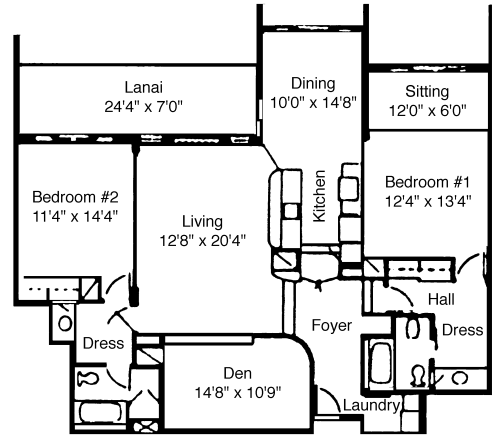

APARTMENT G-2 BEDROOMS, 2 BATH

TOTAL APT. AREA 1,845 sq ft

Dimensions are approximate interior measurements

APARTMENT H-2 BEDROOMS, 2 BATH, DEN

TOTAL APT. AREA 1,843 sq ft

Dimensions are approximate interior measurements

APARTMENT J-1 1-2 BEDROOM, 2 BATH

TOTAL APT. AREA 1,807 sq ft

Dimensions are approximate interior measurements

APARTMENT I-1

1 BEDROOM, 2 BATH, DEN

TOTAL APT. AREA 1,544 sq ft

Dimensions are approximate interior measurements

APARTMENT J-2

2 BEDROOMS, 2 BATH

TOTAL APT. AREA 1,788 sq ft

Dimensions are approximate interior measurements

APARTMENT K-1 BEDROOM, 2 BATH, DEN

TOTAL APT. AREA 1,513 sq ft

Dimensions are approximate interior measurements

APARTMENT L-2 BEDROOMS, 2 BATH

TOTAL APT. AREA 1,723 sq ft

Dimensions are approximate interior measurements