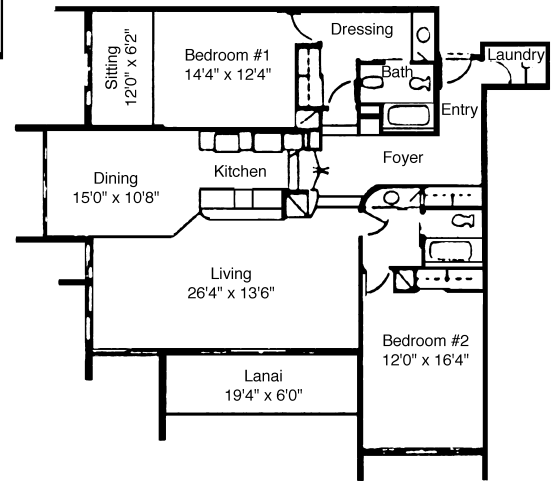

APARTMENT G-2 BEDROOMS, 2 BATH

TOTAL APT. AREA 1,845 sq ft

Dimensions are approximate interior measurements

APARTMENT H-2 BEDROOMS, 2 BATH, DEN

TOTAL APT. AREA 1,843 sq ft

Dimensions are approximate interior measurements

APARTMENT J-1 1-2 BEDROOM, 2 BATH

TOTAL APT. AREA 1,807 sq ft

Dimensions are approximate interior measurements

APARTMENT I-1

1 BEDROOM, 2 BATH, DEN

TOTAL APT. AREA 1,544 sq ft

Dimensions are approximate interior measurements

APARTMENT J-2

2 BEDROOMS, 2 BATH

TOTAL APT. AREA 1,788 sq ft

Dimensions are approximate interior measurements

APARTMENT K-1 BEDROOM, 2 BATH, DEN

TOTAL APT. AREA 1,513 sq ft

Dimensions are approximate interior measurements

APARTMENT L-2 BEDROOMS, 2 BATH

TOTAL APT. AREA 1,723 sq ft

Dimensions are approximate interior measurements