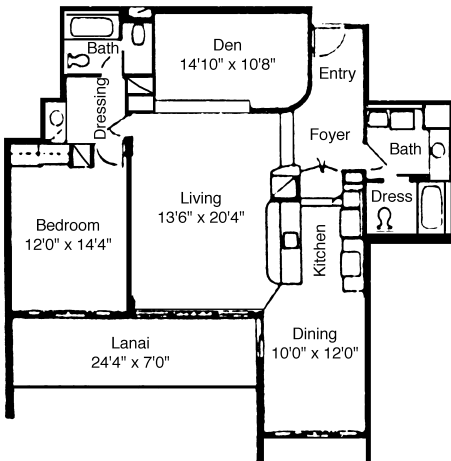

APARTMENT G-2 BEDROOMS, 2 BATH

TOTAL APT. AREA 1,845 sq ft

Dimensions are approximate interior measurements

APARTMENT H-2 BEDROOMS, 2 BATH, DEN

TOTAL APT. AREA 1,843 sq ft

Dimensions are approximate interior measurements

APARTMENT J-1 1-2 BEDROOM, 2 BATH

TOTAL APT. AREA 1,807 sq ft

Dimensions are approximate interior measurements

APARTMENT I-1

1 BEDROOM, 2 BATH, DEN

TOTAL APT. AREA 1,544 sq ft

Dimensions are approximate interior measurements

APARTMENT J-2

2 BEDROOMS, 2 BATH

TOTAL APT. AREA 1,788 sq ft

Dimensions are approximate interior measurements

APARTMENT K-1 BEDROOM, 2 BATH, DEN

TOTAL APT. AREA 1,513 sq ft

Dimensions are approximate interior measurements

APARTMENT L-2 BEDROOMS, 2 BATH

TOTAL APT. AREA 1,723 sq ft

Dimensions are approximate interior measurements