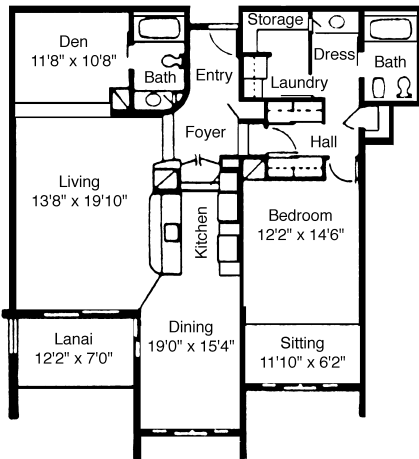

APARTMENT G-2 BEDROOMS, 2 BATH

TOTAL APT. AREA 1,845 sq ft

Dimensions are approximate interior measurements

APARTMENT H-2 BEDROOMS, 2 BATH, DEN

TOTAL APT. AREA 1,843 sq ft

Dimensions are approximate interior measurements

APARTMENT J-1 1-2 BEDROOM, 2 BATH

TOTAL APT. AREA 1,807 sq ft

Dimensions are approximate interior measurements

APARTMENT I-1

1 BEDROOM, 2 BATH, DEN

TOTAL APT. AREA 1,544 sq ft

Dimensions are approximate interior measurements

APARTMENT J-2

2 BEDROOMS, 2 BATH

TOTAL APT. AREA 1,788 sq ft

Dimensions are approximate interior measurements

APARTMENT K-1 BEDROOM, 2 BATH, DEN

TOTAL APT. AREA 1,513 sq ft

Dimensions are approximate interior measurements

APARTMENT L-2 BEDROOMS, 2 BATH

TOTAL APT. AREA 1,723 sq ft

Dimensions are approximate interior measurements