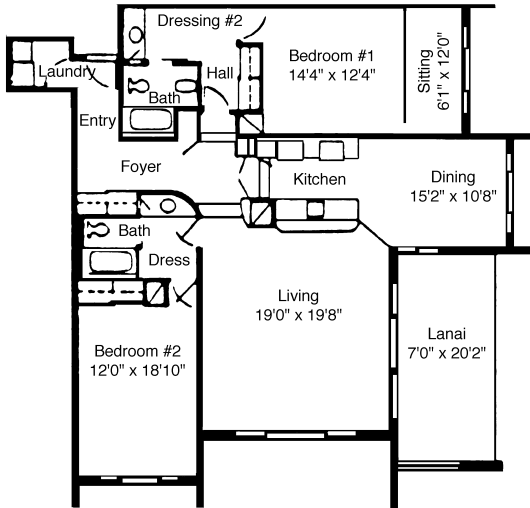

APARTMENT G-2 BEDROOMS, 2 BATH

TOTAL APT. AREA 1,845 sq ft

Dimensions are approximate interior measurements

APARTMENT H-2 BEDROOMS, 2 BATH, DEN

TOTAL APT. AREA 1,843 sq ft

Dimensions are approximate interior measurements

APARTMENT J-1 1-2 BEDROOM, 2 BATH

TOTAL APT. AREA 1,807 sq ft

Dimensions are approximate interior measurements

APARTMENT I-1

1 BEDROOM, 2 BATH, DEN

TOTAL APT. AREA 1,544 sq ft

Dimensions are approximate interior measurements

APARTMENT J-2

2 BEDROOMS, 2 BATH

TOTAL APT. AREA 1,788 sq ft

Dimensions are approximate interior measurements

APARTMENT K-1 BEDROOM, 2 BATH, DEN

TOTAL APT. AREA 1,513 sq ft

Dimensions are approximate interior measurements

APARTMENT L-2 BEDROOMS, 2 BATH

TOTAL APT. AREA 1,723 sq ft

Dimensions are approximate interior measurements